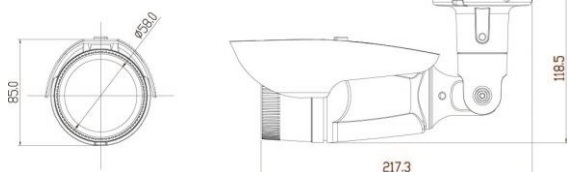

NETWORK IP CAMERA

HIP-HPH4V/4K

8MP NETWORK IP IR BULLET CAMERA

STARVIS **H.265** **WDR**

Features

- Sony STARVIS 8.51MP Image Sensor
- Ultra low light color camera(0.01lux/F1.2)
- Triple codec(H.265, H.264, MJPEG)
- Triple Stream
- Max 30fps @ 3,840x2160p
- Support Onvif/PoE
- DOL True WDR
- IR LED : High Power LED 4 units(50m)
- True Day & Night
- Motorized VF Lens 3.6~11mm
- IP66 Weatherproof

Camera Specifications

IMAGE	Image Sensor	Sony Starvis 8.51MP(1/2.5") Image Sensor
	Scan System	Progressive Scan
	Total Pixels	3864(H) x 2218(V), 8.57 Mega Pixels
	Effective Pixels	3864(H) x 2202(V), 8.51 Mega Pixels
Function	Day & Night	Auto / Day(Color) / Night(BW)
	Privacy Area	On / Off (8 Programmable Zones)
	Motion Detection	4 Zone, On / Off
	W D R	DOL True WDR
	3D DNR	2DNR, 3DNR
	S/N Ratio	More 52dB
	BLC	HLC, BLC
	Digital Zoom	16x
	Degof/LDS/Mirror	On / Off
	White Balance	ATW-Indoor/Outdoor, Shade, Clear sky, Fluorescent light, Light bulb, Flame, Manual
Lens	Focal Length	Motorized VF Lens 3.6~11mm
IR LEDs	IR LEDs	High Power IR LED 4 units
Electrical	Power Supply	DC12[V] ±10% / Max 750mA
Environmental	Operating Temp.	-10°C ~ +50°C
	Preservation Temp.	-20°C ~ +60°C
	Humidity	0% ~ 80%
Mechanical	Weight.	Approx. 750g(W/Sunshield & Bracket)

Network Specifications

System	OS	Embedded Linux
Network	Interface	RJ45 10/100/1000 Base-T
	Protocol	TCP/IP, UDP, IPv4/v6, HTTP, HTTPS, FTP, UpnP, RTP, RTSP, RTCP, DHCP, ARP, Zeroconf
	Onvif	ver18.06
	Simultaneous Access	Max. 10 user
Video	Compress Format	H.265 Main Profile, H.264(High, Main, Base Line Profile), MJPEG
	Resolution	3840x2160(4K), 2592x1944(5M), 2048x1536(QXGA), 1920x1080(FHD), 1280x1024(SXGA), 1280x720(HD), 704x480(4CIF/NT), 704x576(4CIF/PAL) 640x480(VGA), 352x288(CIF), 320x240(QVGA)
	Frame Rate	Max. 30fps @all resolution
	Streaming	Simultaneously H.265 and MJPEG (Triple Streaming), Simultaneously H.264 and MJPEG (Triple Streaming), Independent Frame Rate and Bandwidth Control, VBR/GBR Mode
Audio	Compress Format	G.711 u-law
	Streaming	Two way
Event	Sensor In	1(NC/NO)
	Alarm Out	1 (Digital Output, Open Collector)
Web Browser	OS	Windows 7, 8, 10
	Manager	IE(over 11), Firefox, Safari, Opera
	Viewer	IE only (Active-X)

*Specification and Design are subject to change without notice